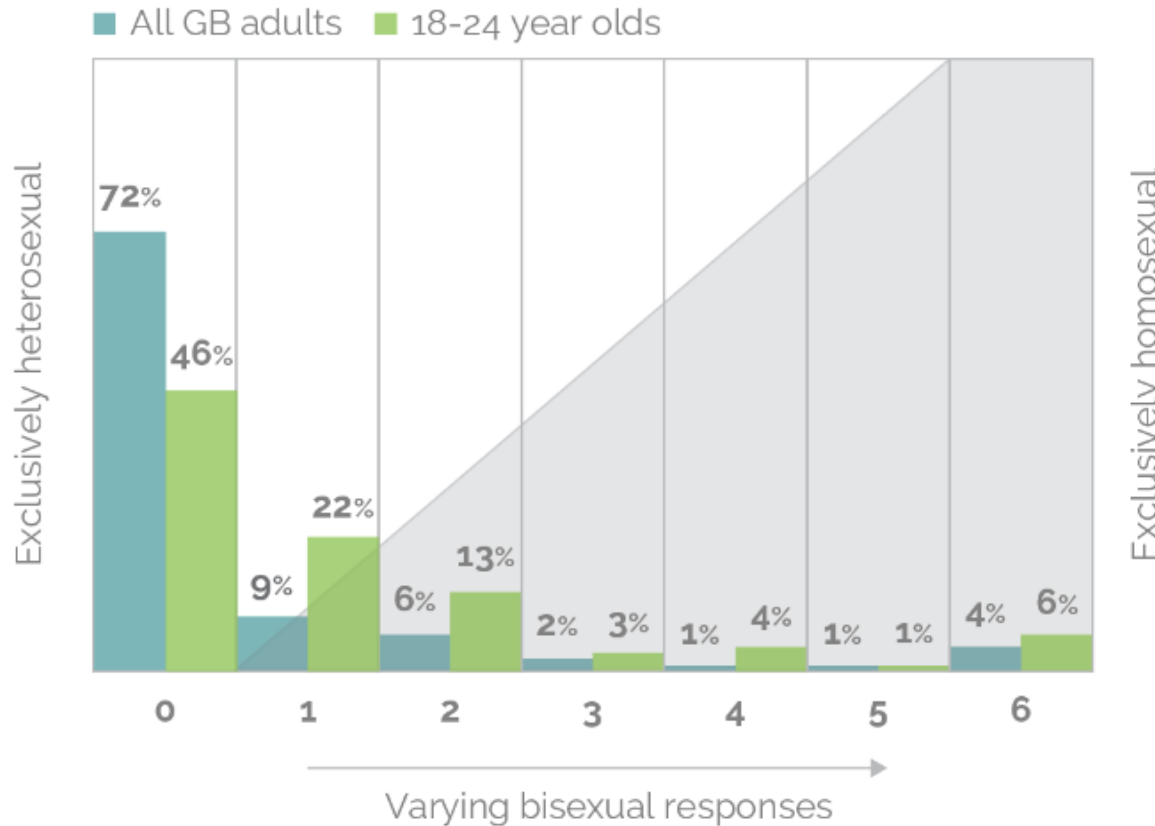

Asked to plot themselves on a 'sexuality scale', 23% of British people choose something other than 100% heterosexual – and the figure rises to 49% among 18-24 year olds

stonewall education for all conference 2016